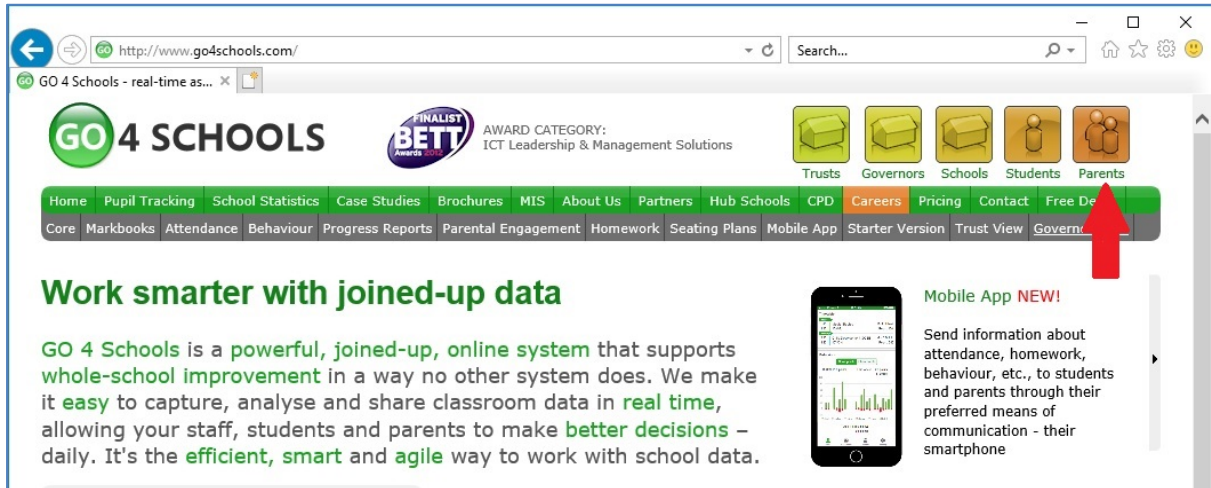

Parents/Guardians; How to Log on

Type Go4Schools.com in the address bar of any web-browser, ie Chrome/Edge/Internet Explorer/Firefox/Safari (Chrome works best) & Click the Parents icon in the top right hand corner, or click the following link; <https://www.go4schools.com/parents/Login.aspx>