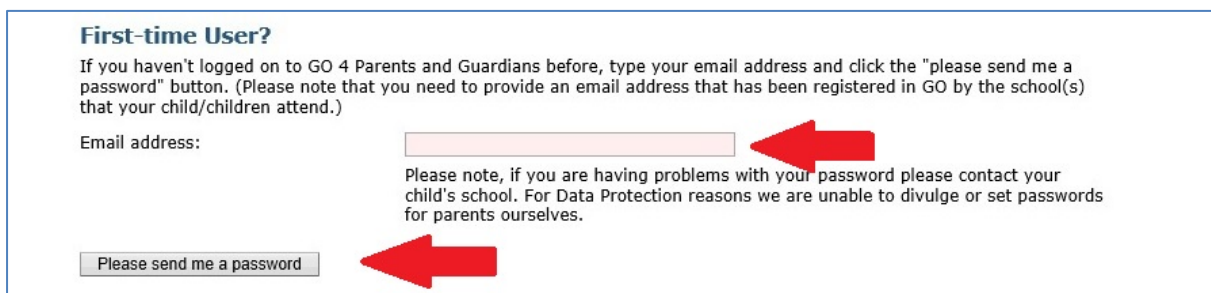

Parents/Guardians; How to Log on

Type Go4Schools.com in the address bar of any web-browser, ie Chrome/Edge/Internet Explorer/Firefox/Safari (Chrome works best) & Click the Parents icon in the top right hand corner, or click the following link; <https://www.go4schools.com/parents/Login.aspx>

Log in using your School registered email address and password

If you are using Go4Schools for the first-time and do not already have a Go4Schools password, you can request an initial password by entering your details and clicking 'Please send me a password'.