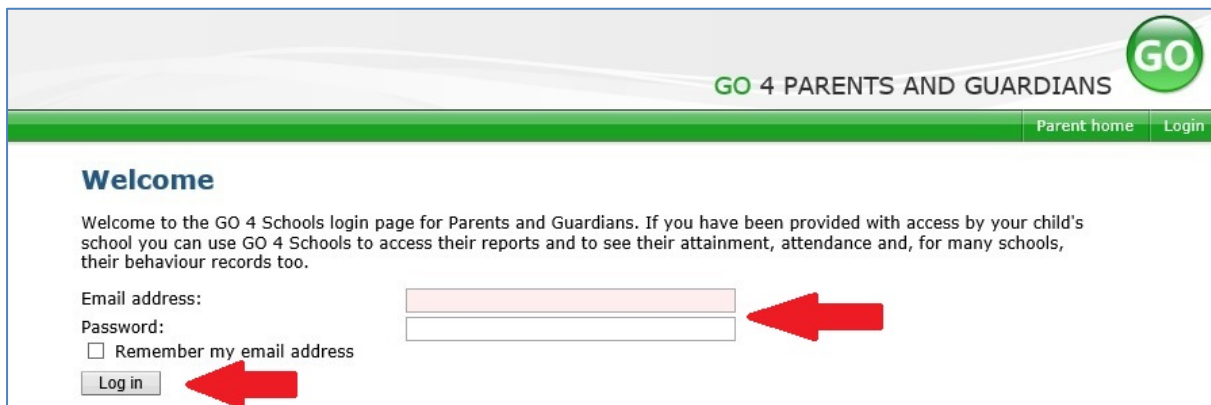

Log in using your School registered email address and password